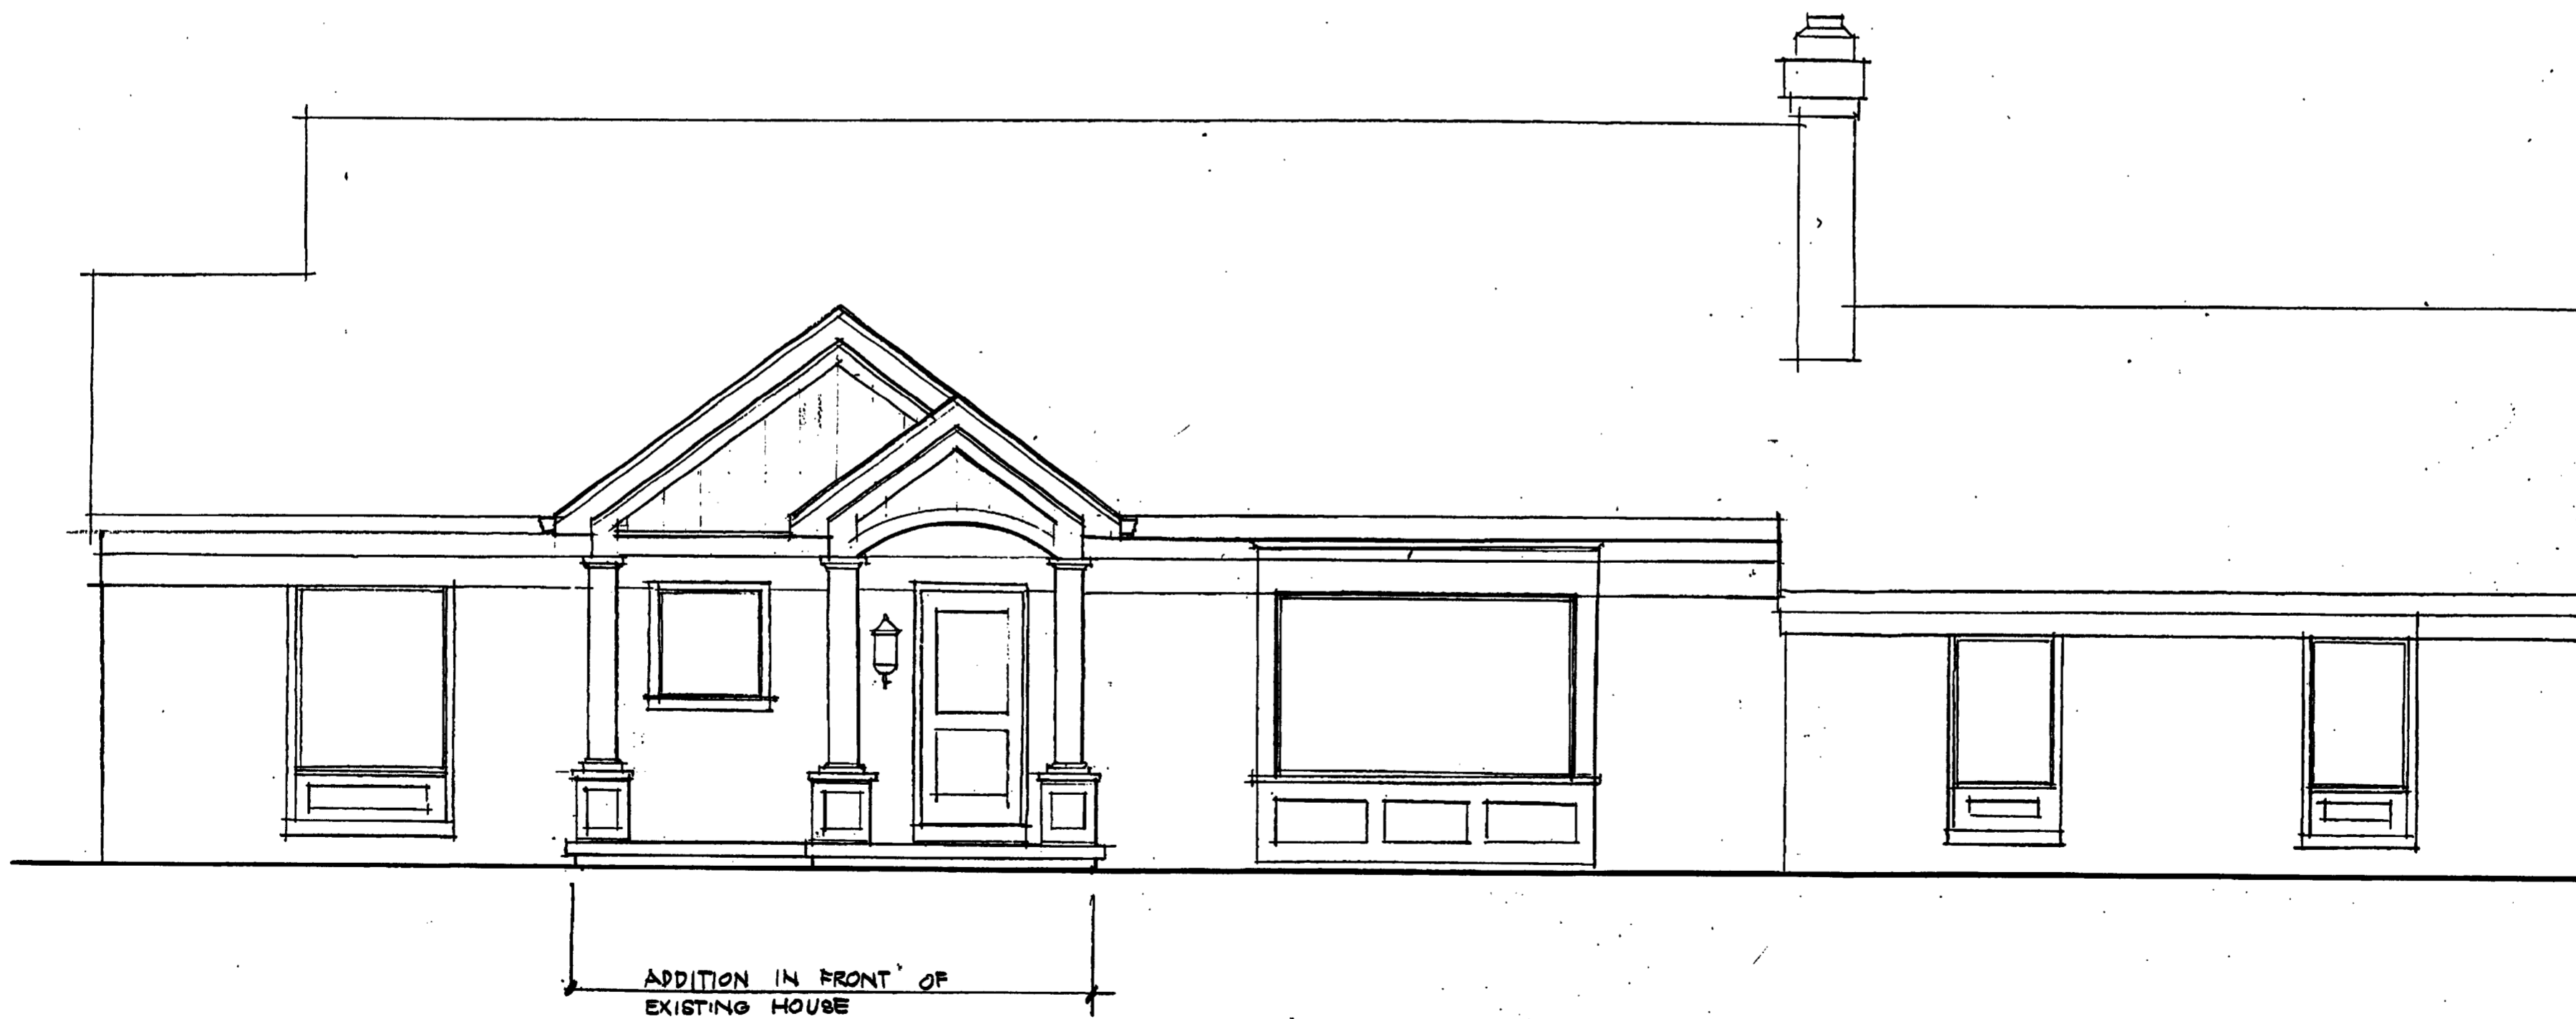

PLAN PROPOSED PORCH

(PARTIAL - SHOWING FRONT ONLY)

1/4" = 1'-0"

FRONT ELEVATION

SHOWING PORCH ADDITION (PROPOSED)

1/4" = 1'-0"

Additions for the Bonn Residence	
8869 Roundhill Road	Cincinnati, Ohio 45236
Designer: Laura Stankorb	cell: 513.255.1046
6227 Coachlite Way 45243	
Contractor: Bonn Brothers	phone: 513.390.7508
DATE:	3-24-12