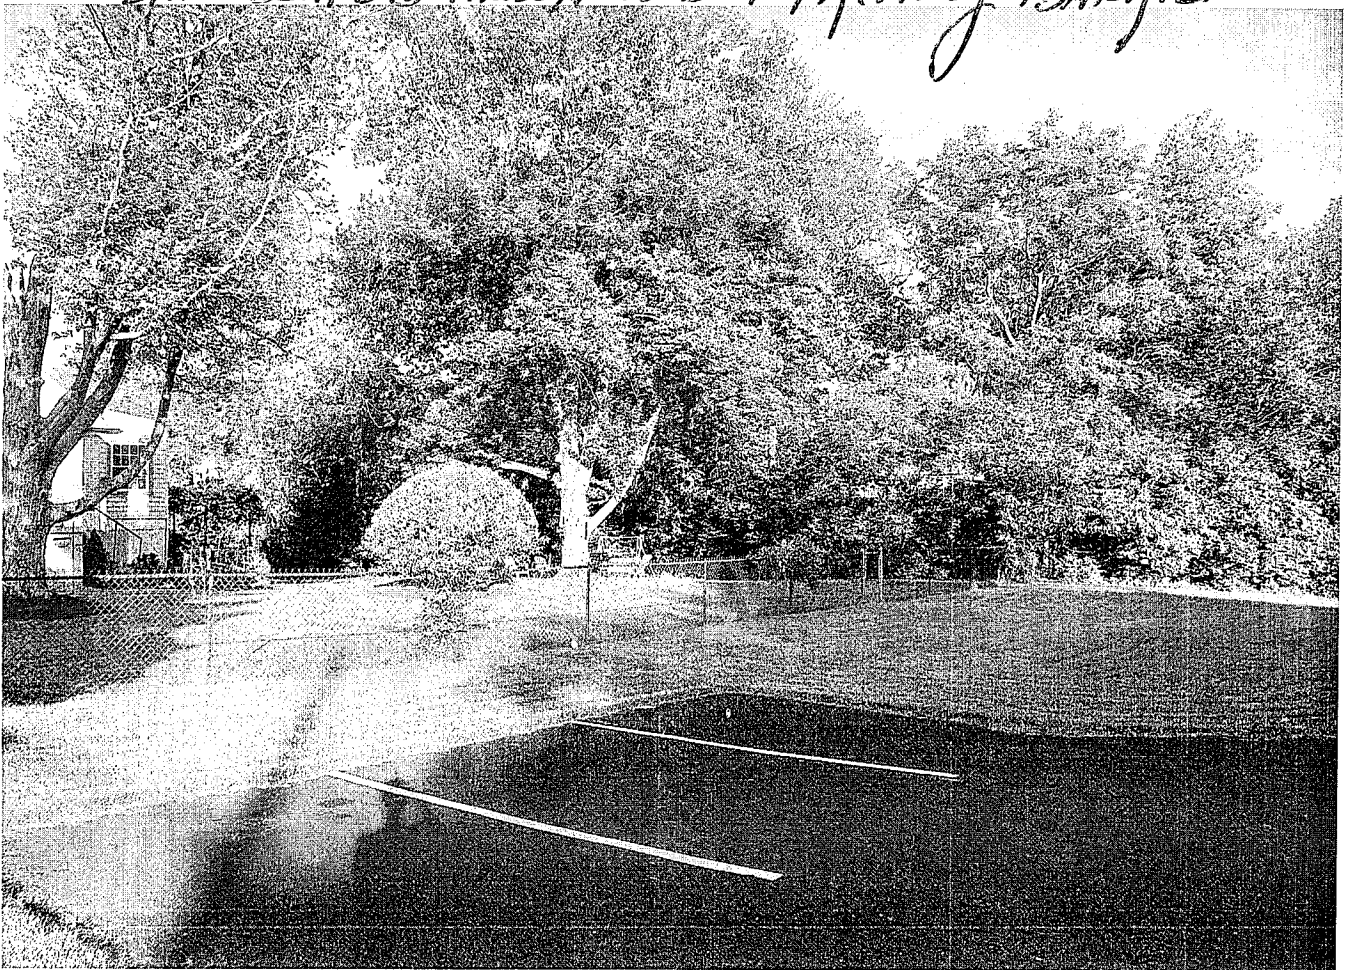

EXHIBIT 9-A

<http://cagisonline.hamilton-co.org/cagisonline/index.html>

5/22/2012

CAGIS Online

Page 1 of 1

#9

(D)
NEW LANDSCAPED MULCHED BED
WITH PRIVACY BARRIER/HEDGE
CREATED WITH BLUE MUFFIN
VIBURNUM SHRUBS SPACED
4.5 FT APART, WHICH REQUIRES
(16) SHRUBS FOR 72 FT HEDGE.

EXHIBIT 9-13

LANDSCAPED MULCH BED + PRIVACY BARRIER

EXHIBIT 9-C

Blue Muffin® Arrowwood Viburnum

Viburnum dentatum 'Christom'

Blue Muffin™ is a useful viburnum variety. More compact than other Arrowwood viburnum, it fits easily into the residential landscape. Clean white flowers make for a crisp contrast with the glossy green leaves in early to mid-summer. The remarkably intense blue fruit that inspired the Blue Muffin™ name appear in late summer and fall. The fruit add interest to the fall landscape, and attract songbirds to the garden. Berries are not edible.

Design Ideas

Makes a great hedge or foundation planting, excellent for residential landscapes. Also good in groupings, masses, and as a filler in the shrub border, good as a screen and for use in parking lots.

Key feature:	Showy Flowers
Plant type:	Shrub
Garden style:	Cottage
Deciduous/evergreen:	Deciduous
Cold hardiness zones:	3 - 8
Light needs:	Partial to full sun
Water Needs:	Needs regular watering - weekly, or more often in extreme heat.
Average landscape size:	5 to 7 ft. tall and wide.
Growth rate:	Moderate
Special features:	Deer Resistant, North American Native, Showy Fruit,
Landscape uses:	Border, Hedge, Mass Planting, Privacy Screen
Flower color:	White
Blooms:	Mid summer
Foliage color:	Green
Item no.:	7425