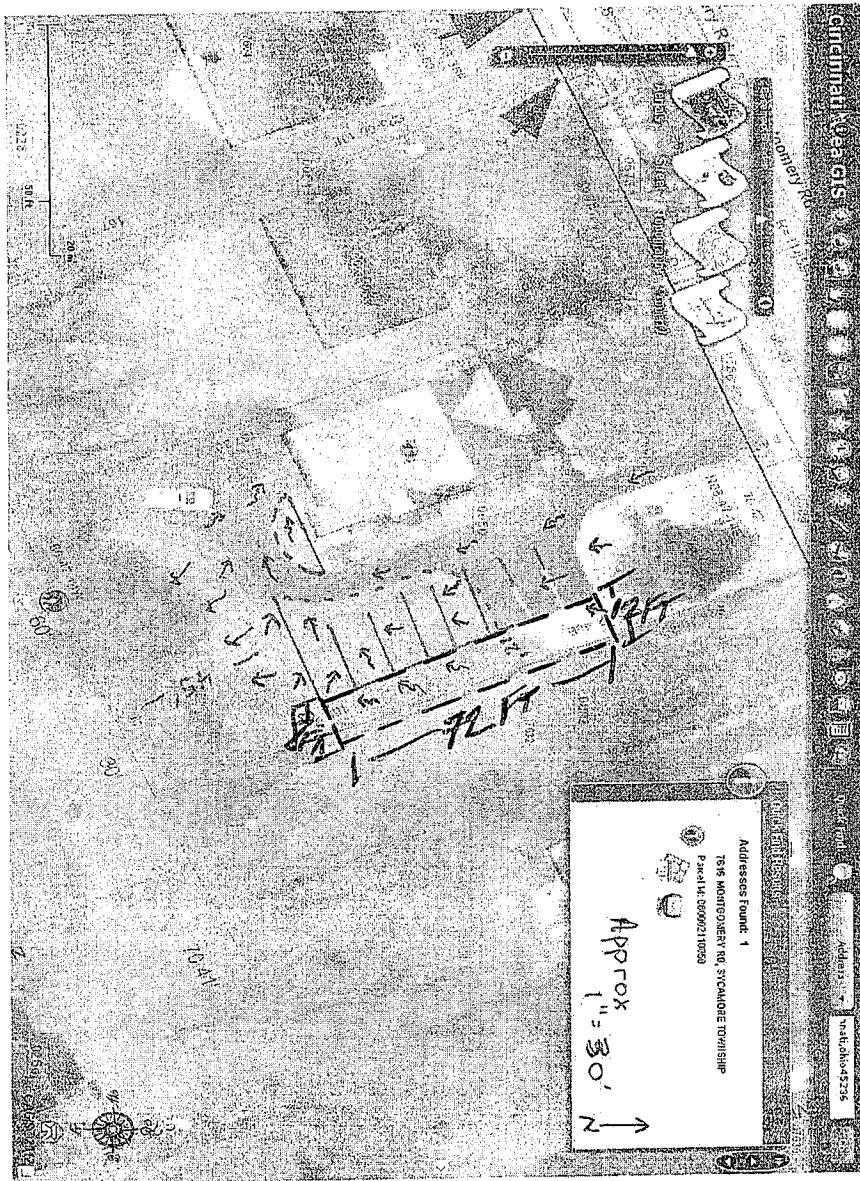

EXHIBIT 9-A

<http://cagisonline.hamilton-co.org/cagisonline/index.html>

5/22/2012

CAGIS Online

Page 1 of 1

#9

(D)
NEW LANDSCAPED MULCHED BED
WITH PRIVACY BARRIER/HEDGE
CREATED WITH BLUE MUFFIN
VIBURNUM SHRUBS SPACED
4.5 FT APART, WHICH REQUIRES
(16) SHRUBS FOR 72 FT HEDGE.

EXHIBIT 9-13

LANDSCAPED MULCH BED + PRIVACY BARRIER

EXHIBIT 9-C

Blue Muffin® Arrowwood Viburnum

Viburnum dentatum 'Christom'

Blue Muffin™ is a useful viburnum variety. More compact than other Arrowwood viburnum, it fits easily into the residential landscape. Clean white flowers make for a crisp contrast with the glossy green leaves in early to mid-summer. The remarkably intense blue fruit that inspired the Blue Muffin™ name appear in late summer and fall. The fruit add interest to the fall landscape, and attract songbirds to the garden. Berries are not edible.

Key feature:	Showy Flowers
Plant type:	Shrub
Garden style:	Cottage
Deciduous/evergreen:	Deciduous
Cold hardiness zones:	3 - 8
Light needs:	Partial to full sun
Water Needs:	Needs regular watering - weekly, or more often in extreme heat.
Average landscape size:	5 to 7 ft. tall and wide.
Growth rate:	Moderate
Special features:	Deer Resistant, North American Native, Showy Fruit,
Landscape uses:	Border, Hedge, Mass Planting, Privacy Screen
Flower color:	White
Blooms:	Mid summer
Foliage color:	Green
Item no.:	7425