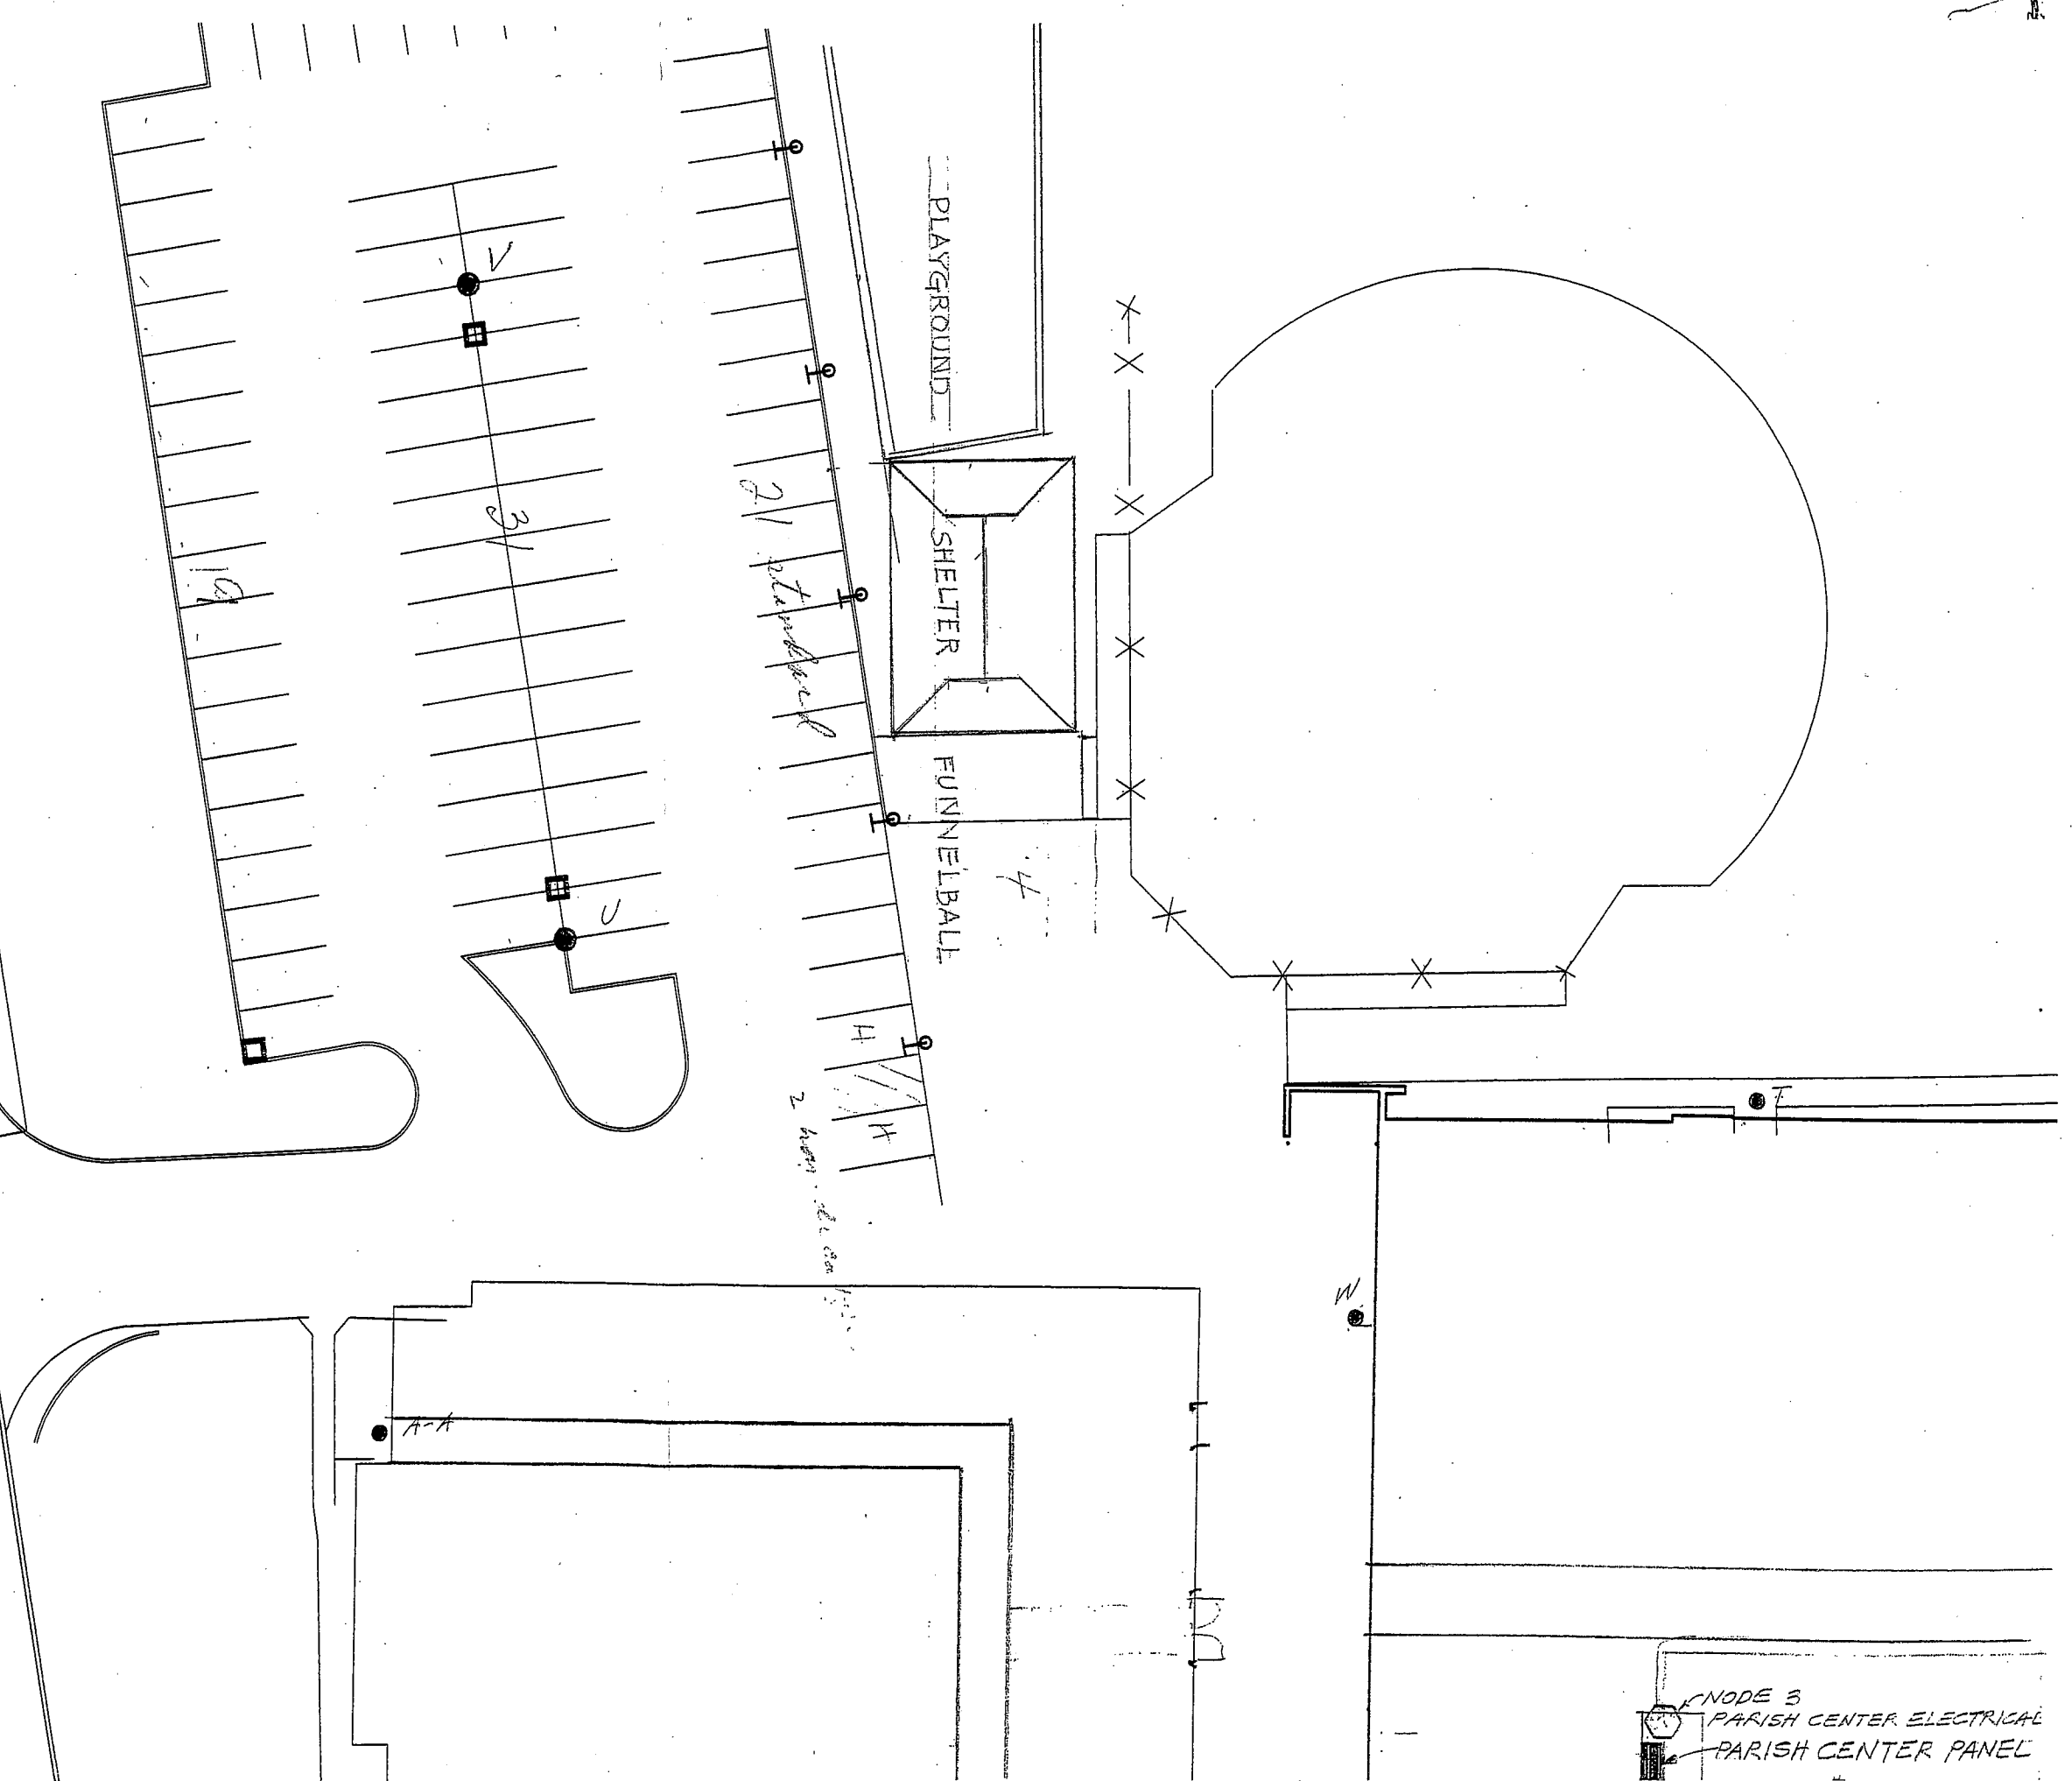

PROPOSED SHELTER FOR ALL SAINTS CHURCH AND SCHOOL

GLENOVER DR  
SCALE 1"=30'

NODE 3  
PARISH CENTER ELECTRICAL  
PARISH CENTER PANEL