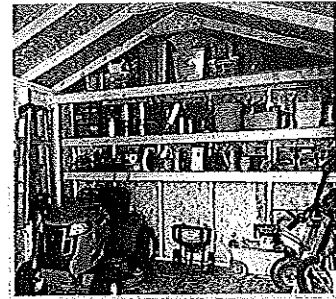

24 July
leveling 6"

CUSTOMIZE
your shed
See page 4

Statesman 10ft. x 12ft. shown

Statesman 
Tall gable with built-in functionality.

- 7ft. tall side walls
- Extra-wide 64in. double doors with decorative strap hinges
- Includes complete floor

- Includes:**
- Vents
 - Window
 - Loft
 - Two shelves

Statesman
10ft. x 12ft.
Shown with optional
6ft.6in. steel
roll-up door

Do-It-Yourself				Installed		
✓ Size/Category	Item #	Model #	Base	Item #	Base	Add Paint
<input type="checkbox"/> 10ft. x 8ft. S	437571	183553	\$1499	437575	\$2199	\$340
<input type="checkbox"/> 10ft. x 10ft. M	437572	183560	\$1699	437576	\$2449	\$425
<input type="checkbox"/> 10ft. x 12ft. M	319371	191305	\$1799	85205	\$2599	\$510
<input type="checkbox"/> 10ft. x 16ft. L	323874	191404	\$2299	325264	\$3099	\$680
<input type="checkbox"/> 12ft. x 12ft. L	80832	192654	\$2199	91031	\$2999	\$612
<input type="checkbox"/> 12ft. x 16ft. L	80972	192708	\$2849	91254	\$3649	\$816
<input type="checkbox"/> 12ft. x 20ft. L	81391	192753	\$3349	92703	\$4149	\$1020
<input type="checkbox"/> 12ft. x 24ft. L	81392	192807	\$3849	92947	\$4649	\$1224