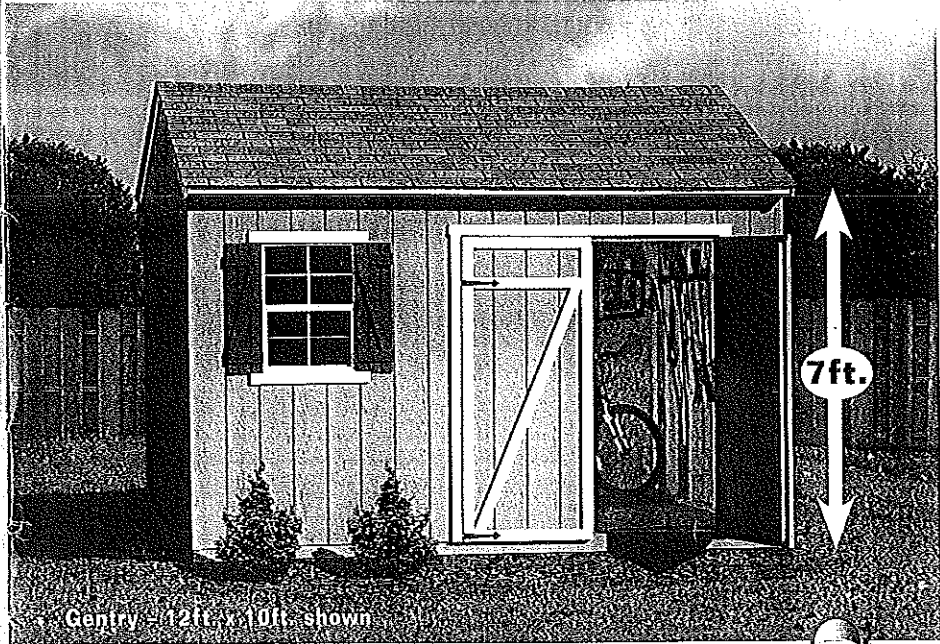

24 July
leveling 6"

CUSTOMIZE
your shed
See page 4

Statesman 10ft. x 12ft. shown

Statesman 
Tall gable with built-in functionality.

- 7ft. tall side walls
- Extra-wide 64in. double doors with decorative strap hinges
- Includes complete floor

- Includes:**
- Vents
 - Window
 - Loft
 - Two shelves

Statesman
10ft. x 12ft.
Shown with optional
6ft.6in. steel
roll-up door

Do-It-Yourself				Installed		
✓ Size/Category	Item #	Model #	Base	Item #	Base	Add Paint
<input type="checkbox"/> 10ft. x 8ft. S	437571	183553	\$1499	437575	\$2199	\$340
<input type="checkbox"/> 10ft. x 10ft. M	437572	183560	\$1699	437576	\$2449	\$425
<input type="checkbox"/> 10ft. x 12ft. M	319371	191305	\$1799	85205	\$2599	\$510
<input type="checkbox"/> 10ft. x 16ft. L	323874	191404	\$2299	325264	\$3099	\$680
<input type="checkbox"/> 12ft. x 12ft. L	80832	192654	\$2199	91031	\$2999	\$612
<input type="checkbox"/> 12ft. x 16ft. L	80972	192708	\$2849	91254	\$3649	\$816
<input type="checkbox"/> 12ft. x 20ft. L	81391	192753	\$3349	92703	\$4149	\$1020
<input type="checkbox"/> 12ft. x 24ft. L	81392	192807	\$3849	92947	\$4649	\$1224

See full specifications on page 18

\$549

Gentry 12ft. x 10ft. shown

Gentry 
Distinctive style with country charm.

- 7ft. tall side walls
- Extra-wide 64in. double doors with decorative strap hinges
- Includes complete floor

- Includes:**
- Vents
 - Window
 - Shutters
 - Loft
 - Workbench
 - Shelf
 - Pegboard

Do-It-Yourself				Installed		
✓ Size/Category	Item #	Model #	Base	Item #	Base	Add Paint
<input type="checkbox"/> 12ft. x 10ft. M	319369	191206	\$1899	83287	\$2699	\$510
<input type="checkbox"/> 12ft. x 12ft. L	83367	192852	\$2549	92983	\$3349	\$612