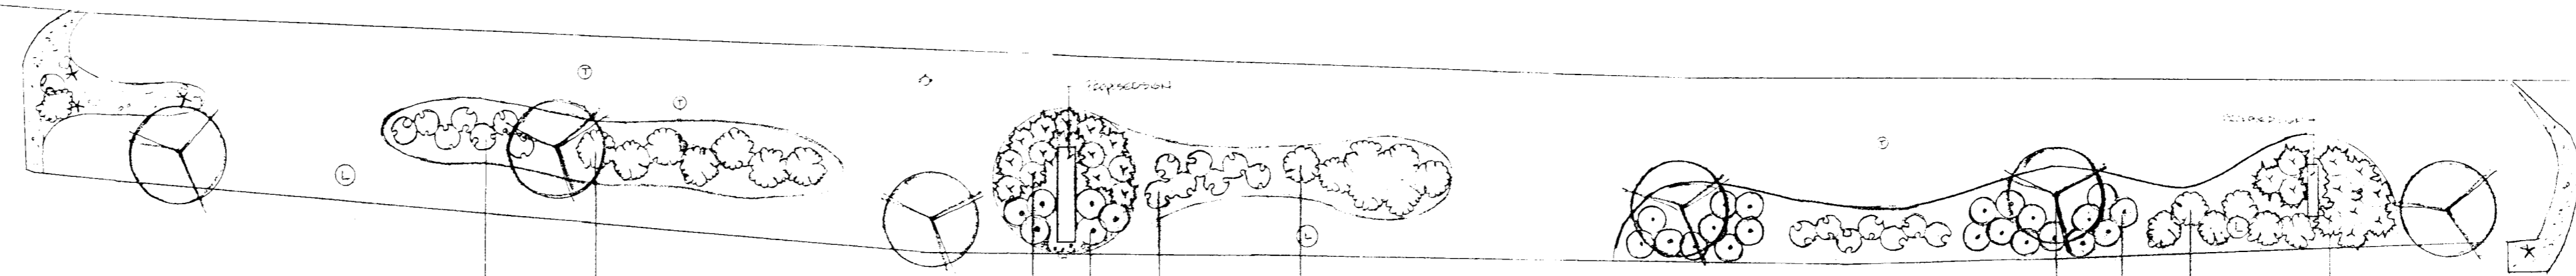

- 7 PINK KNOCKOUT ROSE
- 7 GREEN VELVET BOXWOOD
- 13 GREEN SARGEANT JUNIPER
- 6 LITTLE LIME HYDRANGEA
- 7 GREEN VELVET BOXWOOD
- 7 PINK KNOCKOUT ROSE

- 7 GREEN VELVET BOXWOOD
- 7 GREEN VASE ZELKOVA
- 21 LITTLE LIME HYDRANGEA
- 6 PINK KNOCKOUT ROSE
- 11 GREEN SARGEANT JUNIPER

MONTGOMERY ROAD
concrete edge

- 7 LITTLE LIME HYDRANGEA

ASPHALT DRIVEWAY AREA