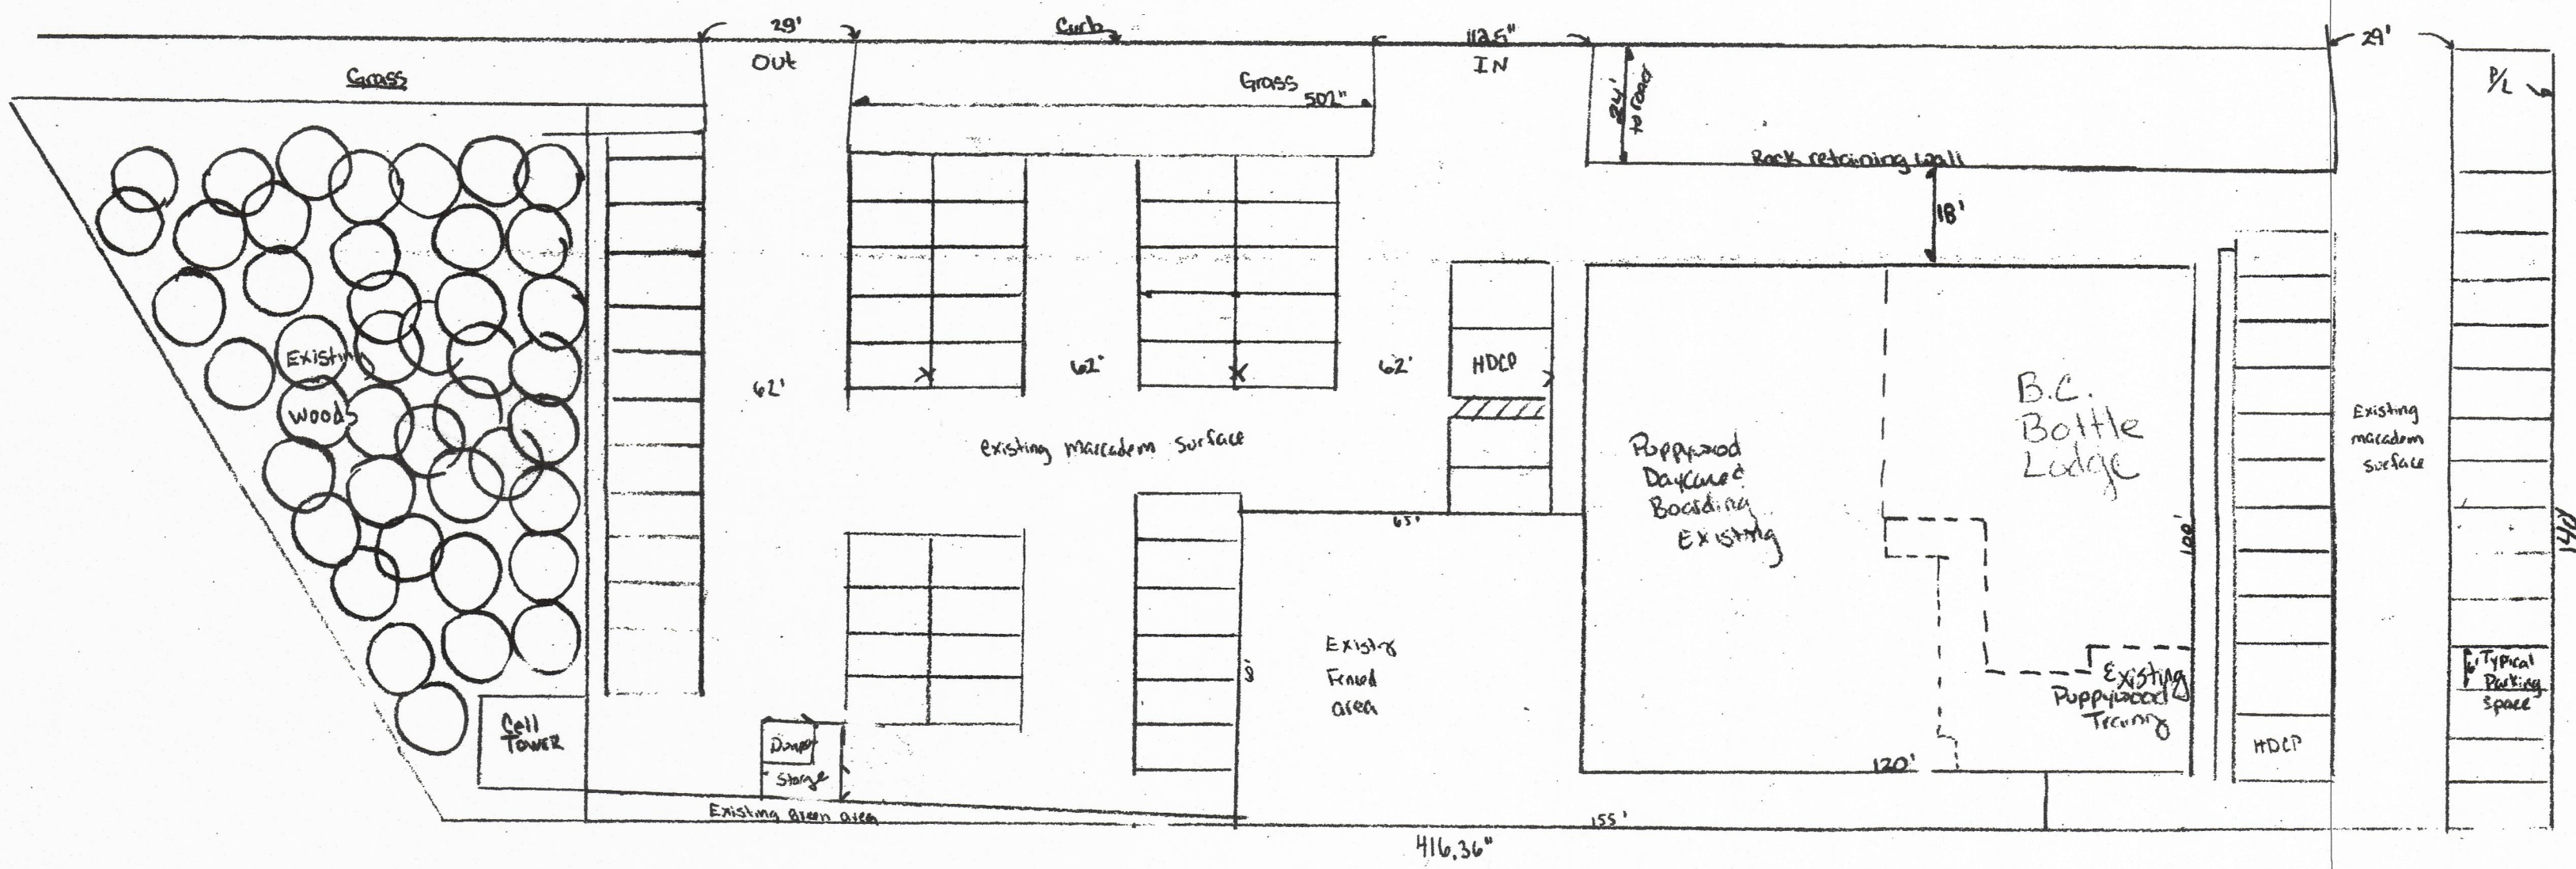

HETZ DRIVE

SYCAMORE TOWNSHIP
PLANNING & ZONING
MAY 30 2018
RECEIVED

Poppywood Pet Resort - Dumpster Storage	
SCALE: 1/2" = 1'	APPROVED BY:
DATE: 5-20-18	DESIGN BY: AJM
REUSED	
8175 HETZ DR	
DRAWING NUMBER	
Dumpster storage enclosure	

111