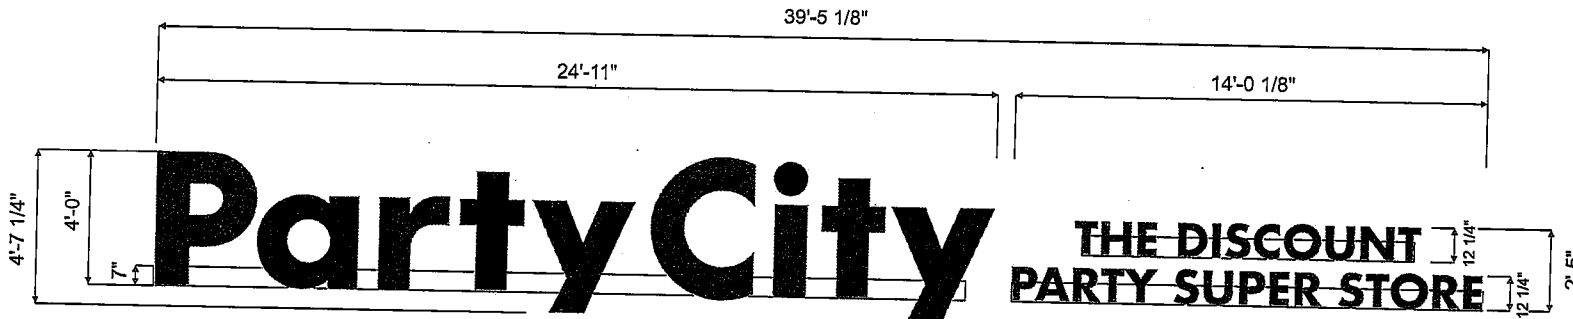

project information

client: Party City  
address: 8063 Montgomery Rd.  
Cincinnati, OH 45236

store #: 165  
m number: 29218  
date: 10/23/12  
rendered: KAK  
file name:

revisions

1. 10/26/12 - Updated Opt 2 to 48"
- 2.
- 3.
- 4.
- 5.

181.53 SF  
Scale: 3/16" = 1'

(Face-lit)  
MOUNTED ON RACEWAY  
(PARTY CITY & TAGLINE)

RETURNS & TRIM CAP COLORS

- P.C.: PMS - 185 RED
- a,y: PMS - 2665 PURPLE
- r, i: PMS - 158 ORANGE
- t & dot on i: PMS - 299 BLUE
- y, f: PMS - 361 GREEN