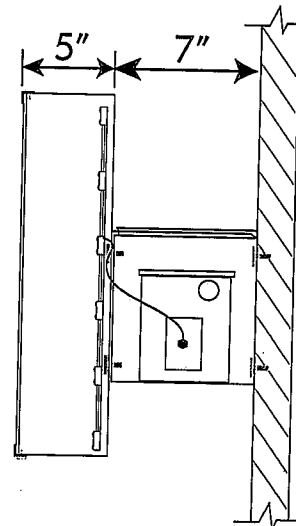

RETURNS & TRIM CAP COLORS

- P.C.: PMS - 185 RED
- a,y: PMS - 2665 PURPLE
- r, i: PMS - 158 ORANGE
- t & dot on i: PMS - 299 BLUE
- y, f: PMS - 361 GREEN

3M FACE COLORS

- P.C.: 3630-42 RED
- a,y: 3630-8948 PURPLE
- r, i: 3630-44 ORANGE
- t & dot on i: 3630-57 BLUE
- y, f: 3630-156 GREEN