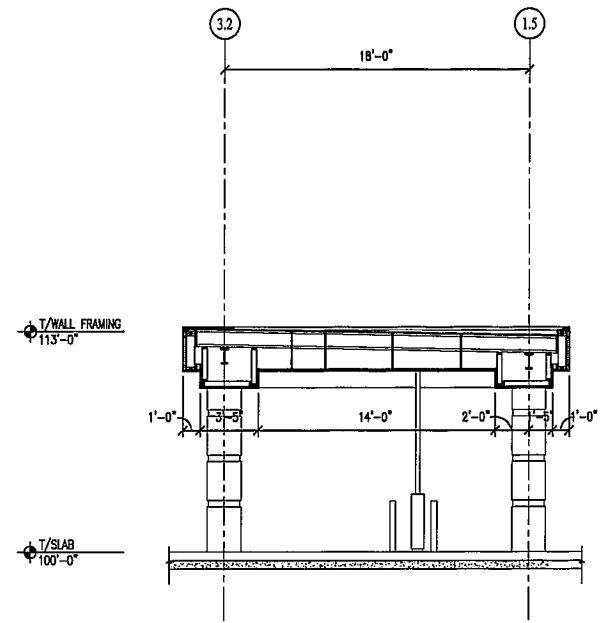

K4 ARCHITECTURE, LLC
555 East Street
Cincinnati, Ohio 45203
Tel: (513) 455-5005
Fax: (513) 455-5008
Webpage: www.k4places.com
Email: info@k4places.com

PROPOSED RETAIL BANKING CENTER
for:
first Redstone of Kenwood Branch
first financial bank
Montgomery Road
Cincinnati, Ohio

REVISIONS / SUBMISSIONS		
NO.	DESCRIPTION	DATE

BUILDING SECTIONS

Drawn By: MLK_SDS
Scale: AS NOTED
Job No.: 10-2055

A402

3 BUILDING SECTION
SCALE: 3/16" = 1'-0"