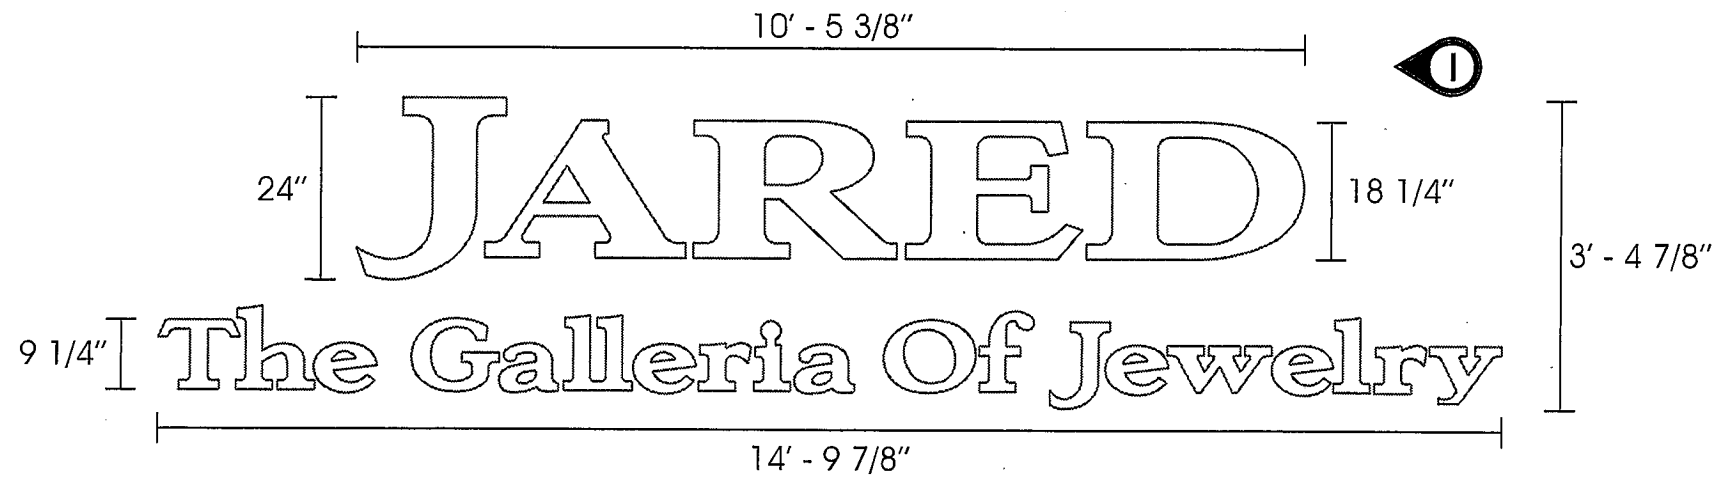

ILLUMINATED CHANNEL LETTERS - ELEVATION

Scale: 3/8" = 1' - 0"

CUSTOM MODIFIED LOGO

37.43 SQ. FT.

ILLUMINATED CHANNEL LETTERS - SECTION

Scale: N.T.S.

The circuit for signage must be dedicated with three isolated conductors - consisting of a hot, neutral, and ground all going back to the main panel.