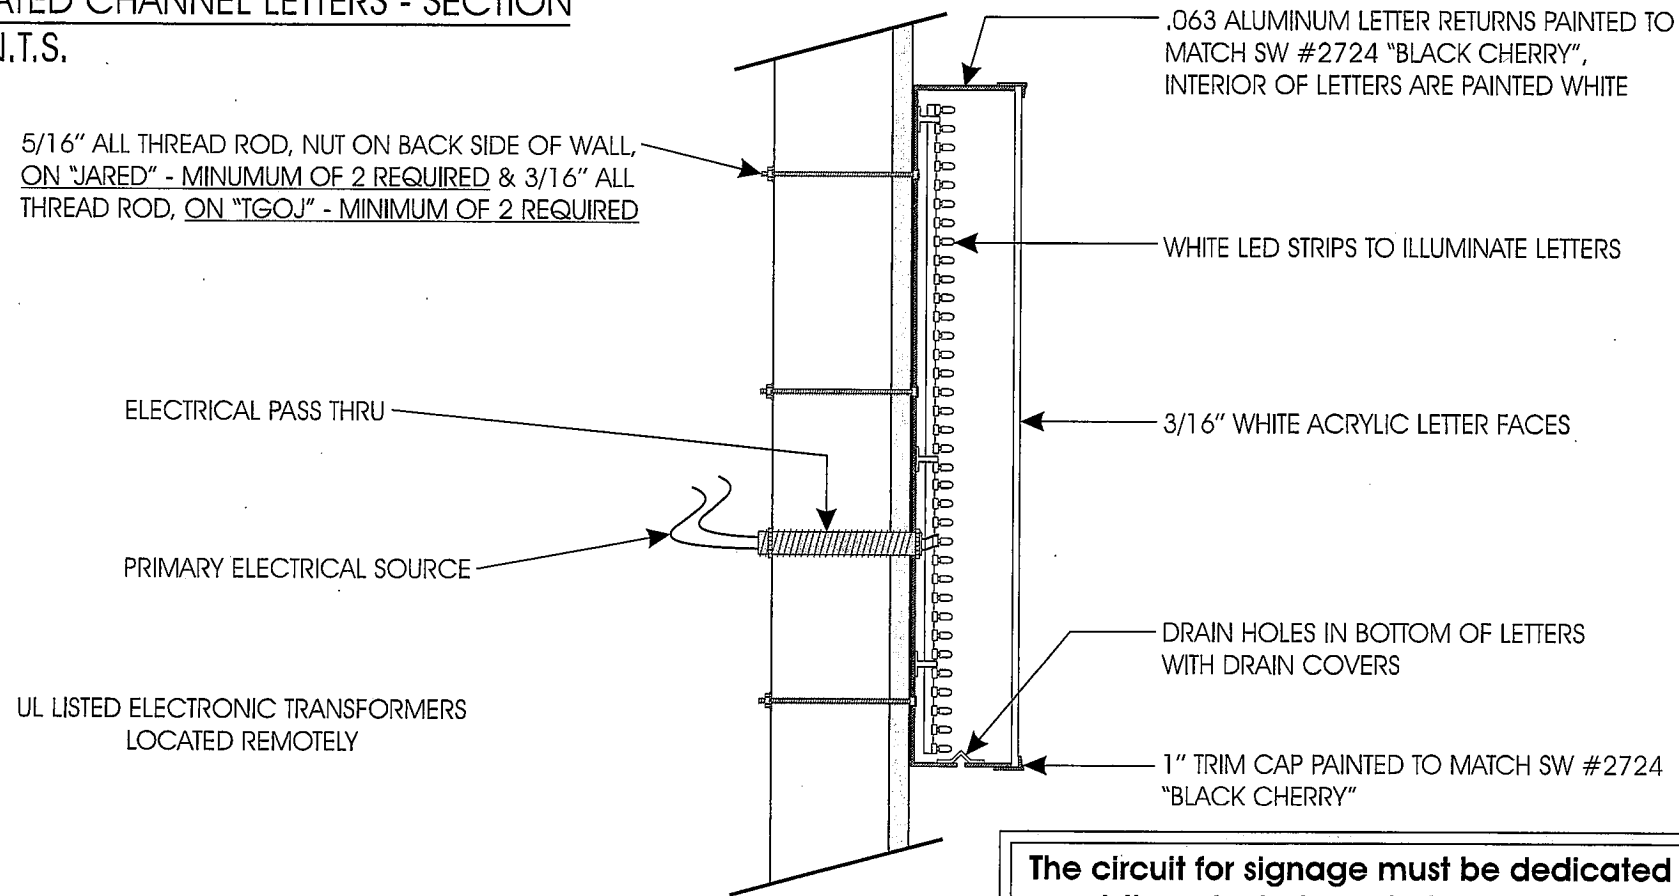

ILLUMINATED CHANNEL LETTERS - ELEVATION

Scale: 3/8" = 1' - 0"

CUSTOM MODIFIED LOGO

37.43 SQ. FT.

ILLUMINATED CHANNEL LETTERS - SECTION

Scale: N.T.S.

The circuit for signage must be dedicated with three isolated conductors - consisting of a hot, neutral, and ground all going back to the main panel.