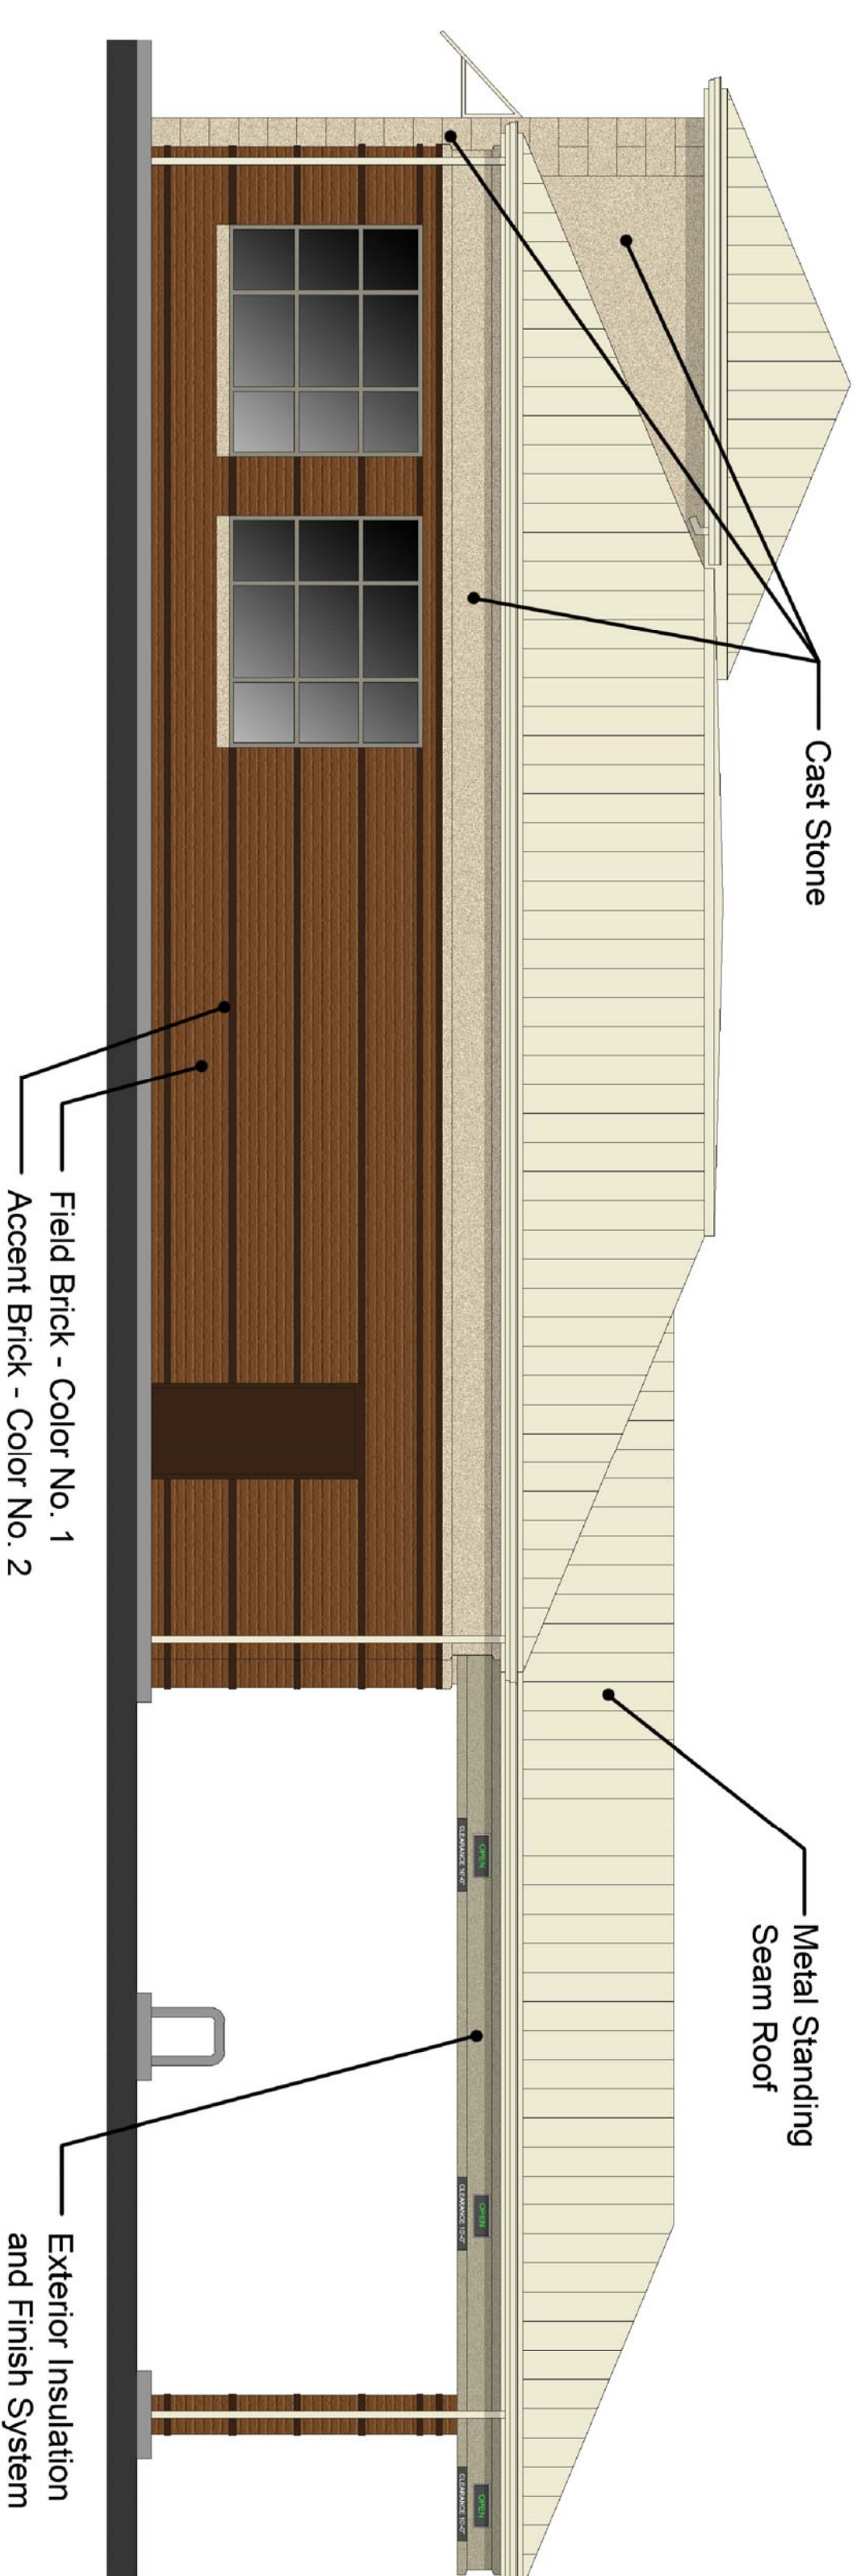

FRONT ELEVATION

SIDE ELEVATION

REAR ELEVATION

SIDE ELEVATION

DUMPSTER ENCLOSURE

MATERIAL COLORS
 FIELD BRICK COLOR #1: GLEN-GERRY BRICK "KOKOMO HERITAGE" MODULAR"
 ACCENT BRICK COLOR #2: BELDEN BRICK "MIDLAND" MODULAR
 CAST STONE: "BUFF" COLOR RANGE
 ELF-S: DRYVIT "SANDLEWOOD BEIGE" OR EQUAL
 METAL ROOF: SIMILAR TO BERRIDGE MANUFACTURING "SIERRA TAN"