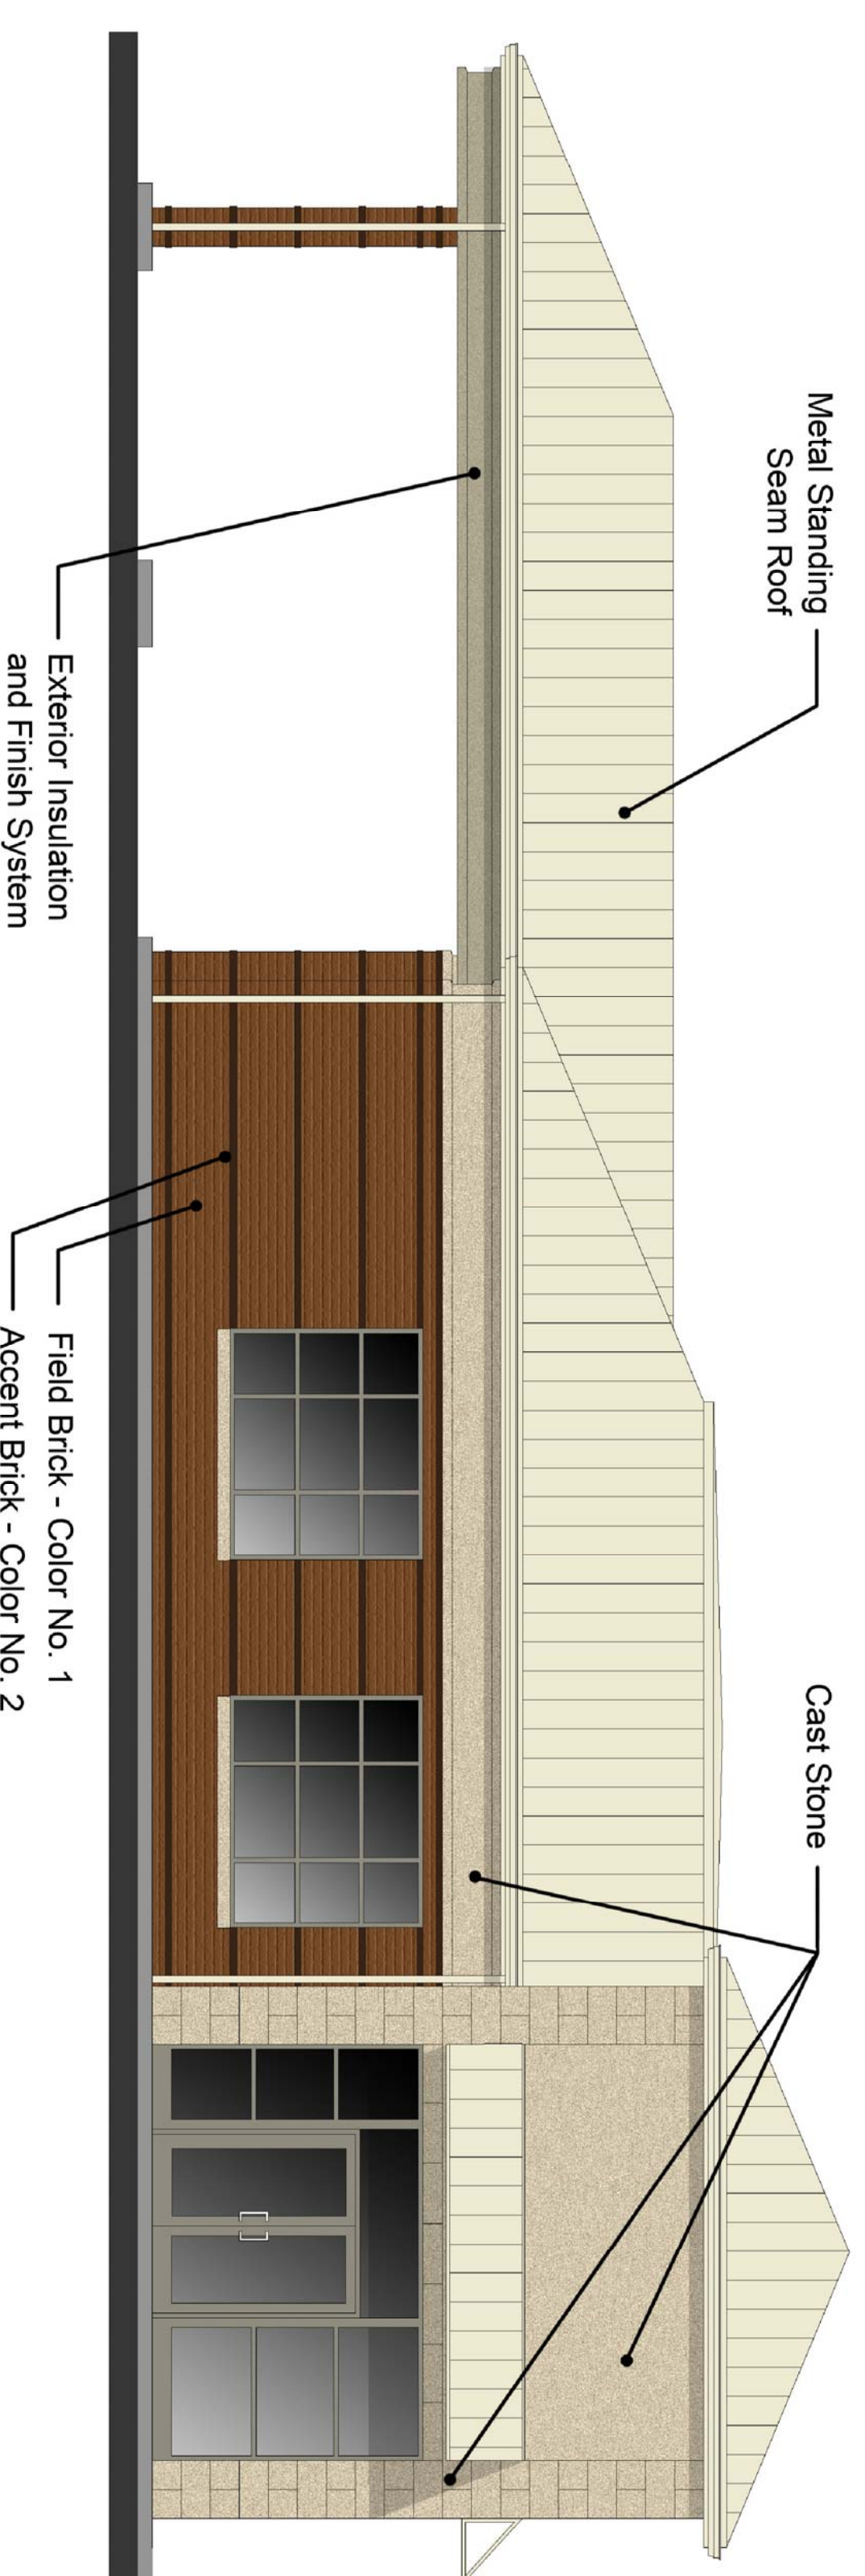

FRONT ELEVATION

SIDE ELEVATION

REAR ELEVATION

SIDE ELEVATION

DUMPSTER ENCLOSURE

MATERIAL COLORS
 FIELD BRICK COLOR #1: GLEN-GERRY BRICK "KOKOMO HERITAGE" MODULAR"
 ACCENT BRICK COLOR #2: BELDEN BRICK "MIDLAND" MODULAR
 CAST STONE: "BUFF" COLOR RANGE
 ELF-S: DRYVIT "SANDLEWOOD BEIGE" OR EQUAL
 METAL ROOF: SIMILAR TO BERRIDGE MANUFACTURING "SIERRA TAN"