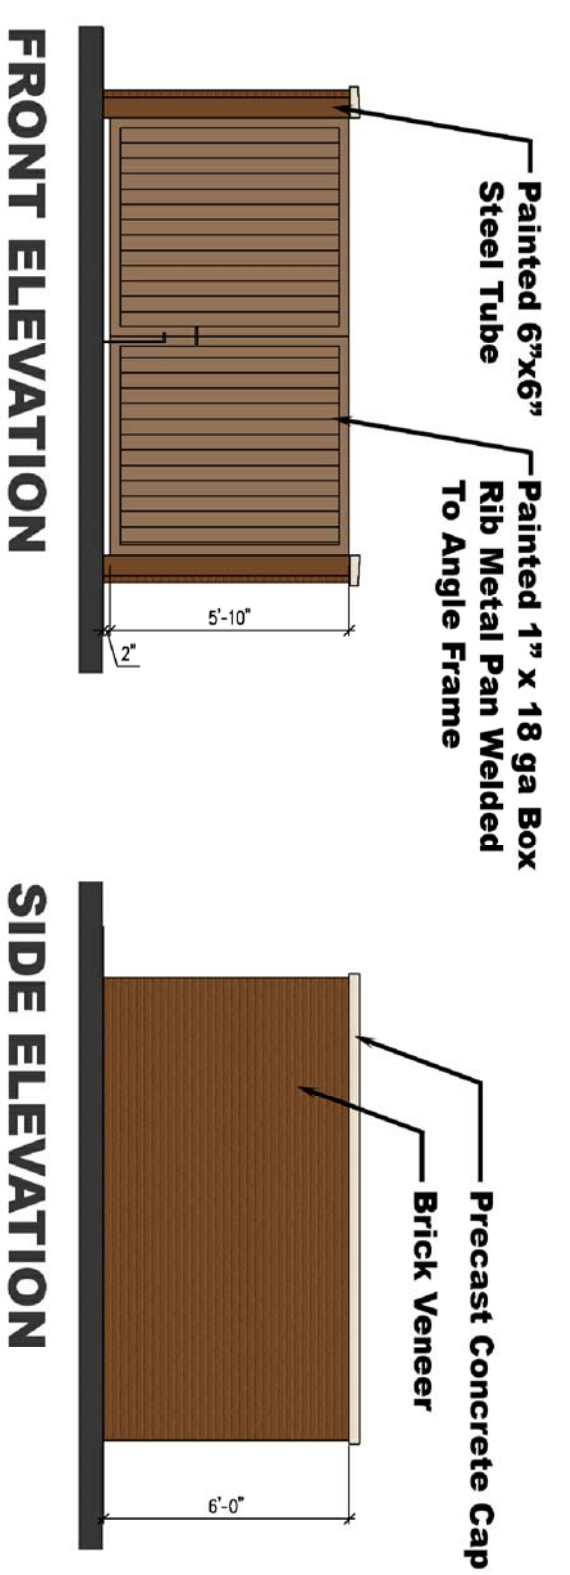

FRONT ELEVATION

SIDE ELEVATION

REAR ELEVATION

SIDE ELEVATION

DUMPSTER ENCLOSURE

MATERIAL COLORS
 FIELD BRICK COLOR #1: GLEN-GERRY BRICK "KOKOMO HERITAGE" MODULAR"
 ACCENT BRICK COLOR #2: BELDEN BRICK "MIDLAND" MODULAR
 CAST STONE: "BUFF" COLOR RANGE
 ELF-S: DRYVIT "SANDLEWOOD BEIGE" OR EQUAL
 METAL ROOF: SIMILAR TO BERRIDGE MANUFACTURING "SIERRA TAN"