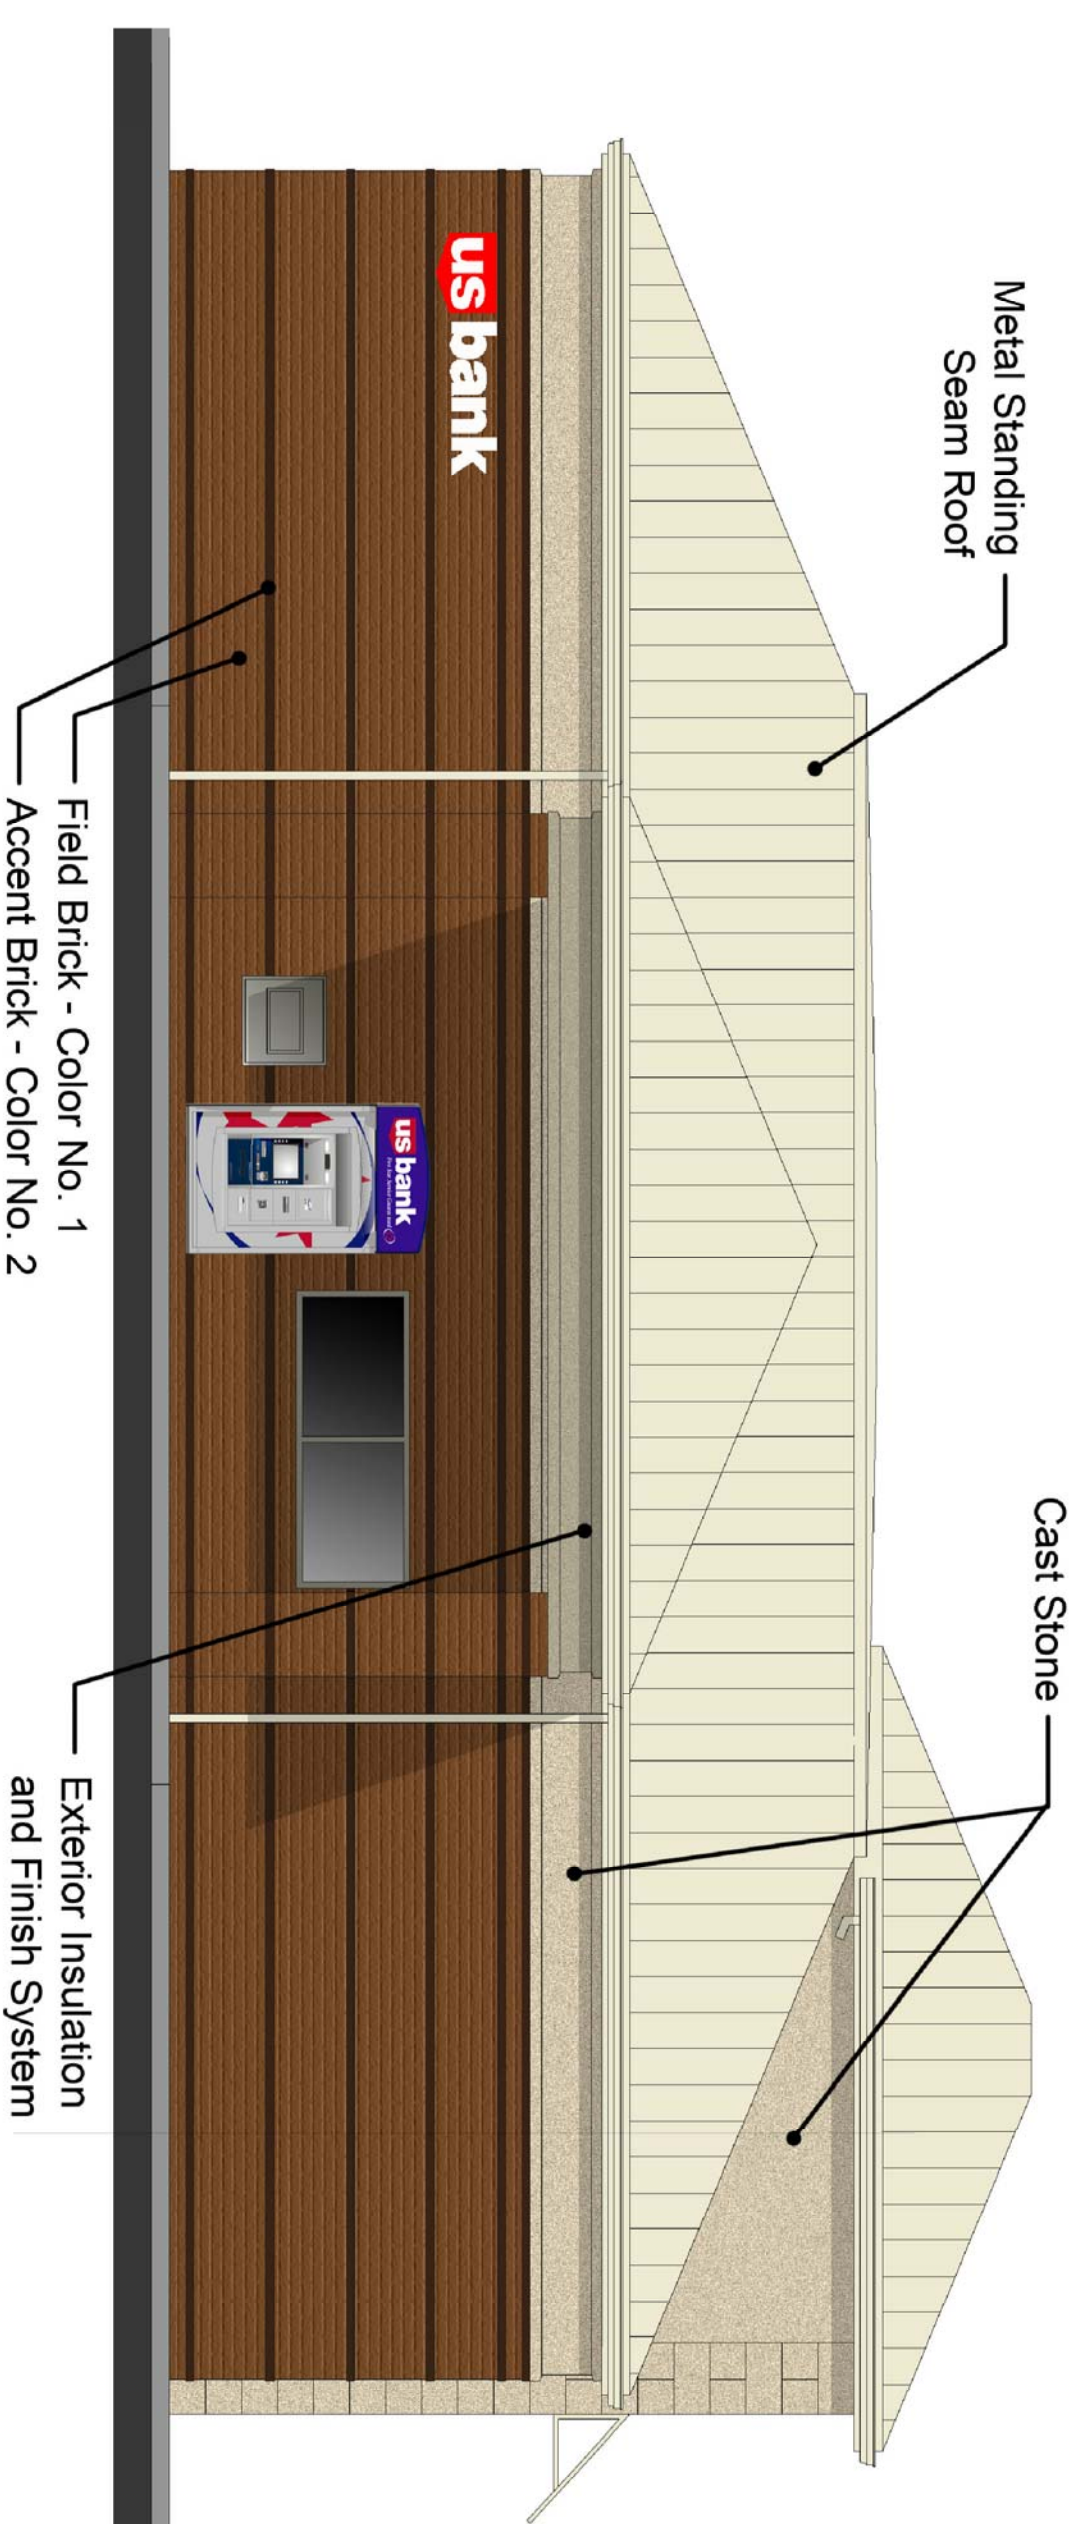

FRONT ELEVATION

SIDE ELEVATION

REAR ELEVATION

SIDE ELEVATION

DUMPSTER ENCLOSURE

MATERIAL COLORS
 FIELD BRICK COLOR #1: GLEN-GERRY BRICK "KOKOMO HERITAGE" MODULAR"
 ACCENT BRICK COLOR #2: BELDEN BRICK "MIDLAND" MODULAR
 CAST STONE: "BUFF" COLOR RANGE
 ELF-S: DRYVIT "SANDLEWOOD BEIGE" OR EQUAL
 METAL ROOF: SIMILAR TO BERRIDGE MANUFACTURING "SIERRA TAN"