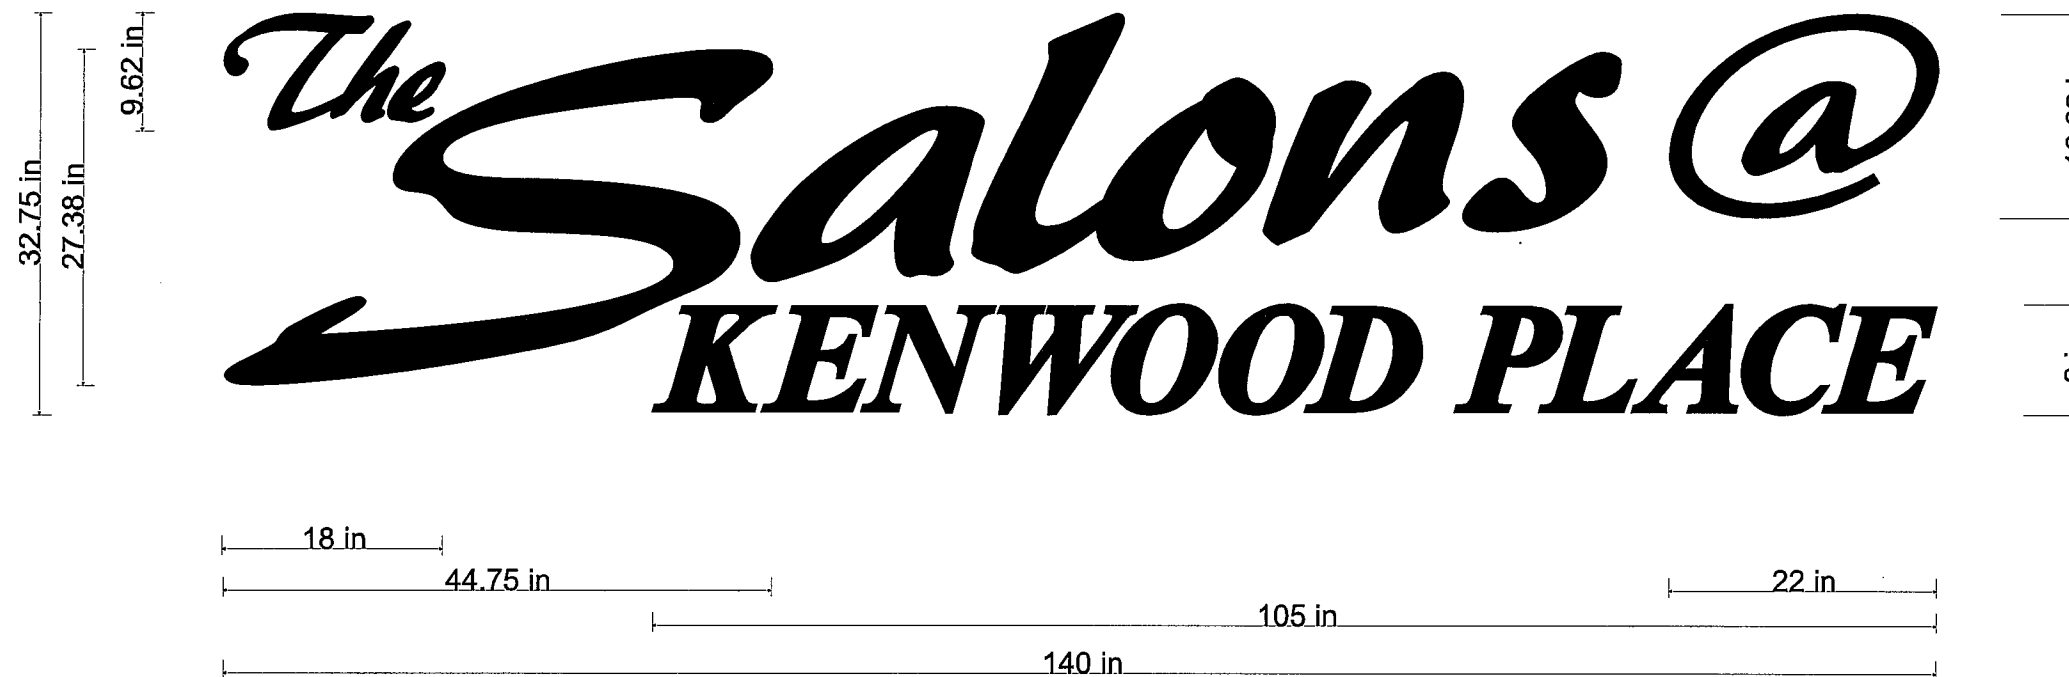

The Salons @ Kenwood Place - Kenwood Road Cincinnati, Ohio

1-14-2011

Option A

One set of channel letters
Overall size is 32 3/4" in height x 140" in length, totaling 31.84 square feet
All letters to have black faces and sides, halo illumination with white LED's

Scale 5/8" = 1'

Client Signature insures that all spelling, colors and specifications for signage rendered on this sketch meet client satisfaction. **Approved by:** _____ **Date:** _____

The original design and information contained herein are the property of KAP Signs and subject to return. Any reproduction or reuse of this drawing without the express written consent of KAP Signs is strictly forbidden.
Violators will be held accountable for their actions and any viable legal action will be pursued to correct any damages that result from improper use of these materials.